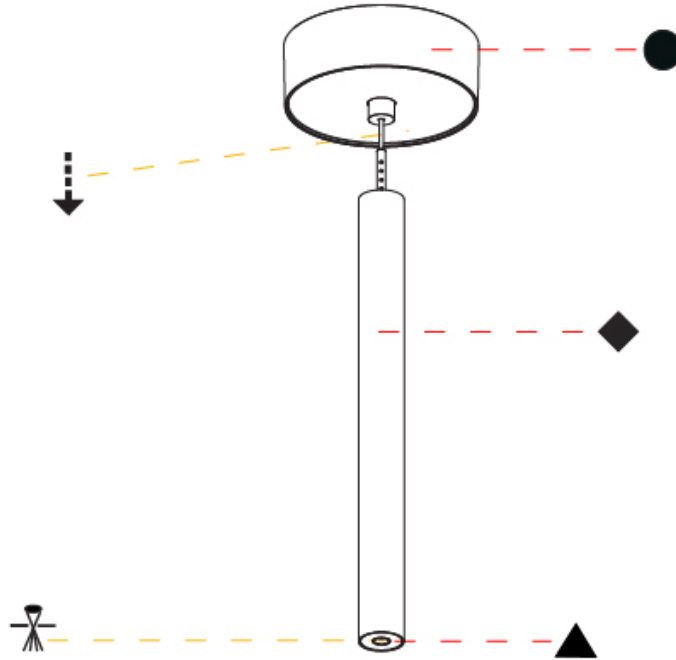

## HANGOVER PLUG MONOPOINT SURFACE CANOPY SUSPENSION

A30845-

PROJECT \_\_\_\_\_

TYPE \_\_\_\_\_

SPECIFIER \_\_\_\_\_

QUANTITY \_\_\_\_\_

DATE \_\_\_\_\_

A